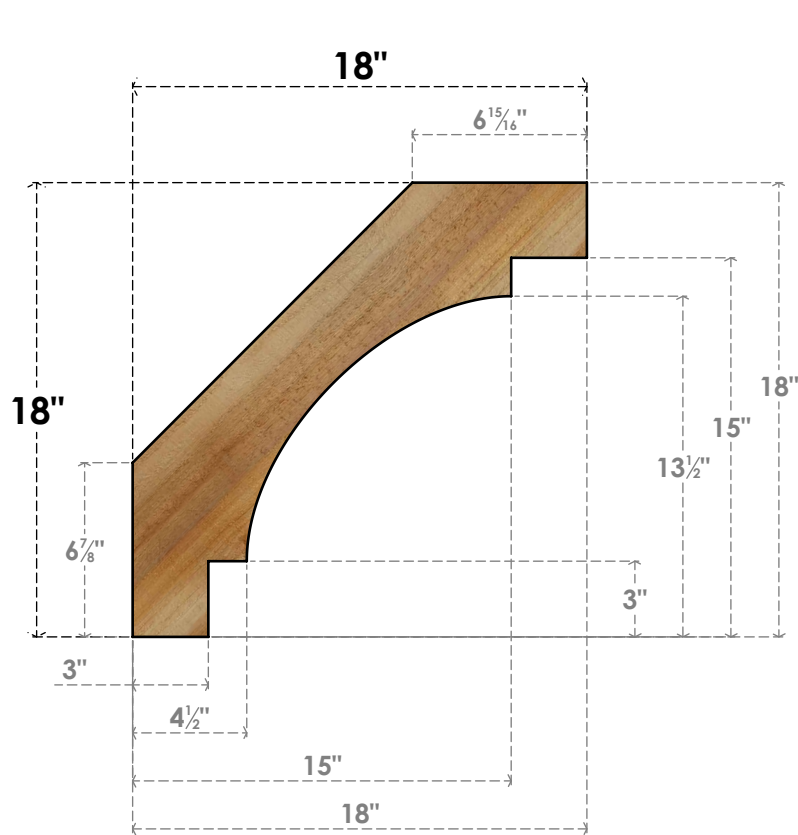

BRC04X18X18MRC00RWR

4"W X 18"D X 18"H MERCED ROUGH SAWN BRACE, WESTERN RED CEDAR

SIDE

FRONT

EKENA MILLWORK
2300 WEST MAIN ST.
CLARKSVILLE, TX 75426
TOLL FREE: 866-607-0453
WWW.EKENAMILLWORK.COM

NOTES

1. INSTALLATION TO BE COMPLETED IN ACCORDANCE WITH MANUFACTURER'S SPECIFICATIONS.
2. DRAWING MAY NOT BE TO SCALE
3. THIS DRAWING IS INTENDED FOR DESIGN AND PLANNING PURPOSES ONLY.
4. ALL INFORMATION CONTAINED HEREIN WAS CURRENT AT THE TIME OF DEVELOPMENT BUT MUST BE REVIEWED AND APPROVED BY THE PRODUCT MANUFACTURER TO BE CONSIDERED ACCURATE.
5. PRODUCTS ARE NOT KILN DRIED. THIS ITEM IS UNIQUE AND WILL CONTAIN THE NATURAL VARIATIONS THAT THE WOOD SPECIES OFFERS. THIS MAY RESULT IN VARIATIONS UP TO 1/4"