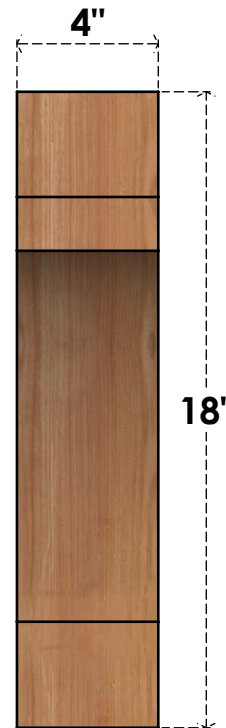

BRC04X18X18MRC00RWR

4"W X 18"D X 18"H MERCED ROUGH SAWN BRACE, WESTERN RED CEDAR

SIDE

FRONT

EKENA MILLWORK
2300 WEST MAIN ST.
CLARKSVILLE, TX 75426
TOLL FREE: 866-607-0453
WWW.EKENAMILLWORK.COM

NOTES

1. INSTALLATION TO BE COMPLETED IN ACCORDANCE WITH MANUFACTURER'S SPECIFICATIONS.
2. DRAWING MAY NOT BE TO SCALE
3. THIS DRAWING IS INTENDED FOR DESIGN AND PLANNING PURPOSES ONLY.
4. ALL INFORMATION CONTAINED HEREIN WAS CURRENT AT THE TIME OF DEVELOPMENT BUT MUST BE REVIEWED AND APPROVED BY THE PRODUCT MANUFACTURER TO BE CONSIDERED ACCURATE.
5. PRODUCTS ARE NOT KILN DRIED. THIS ITEM IS UNIQUE AND WILL CONTAIN THE NATURAL VARIATIONS THAT THE WOOD SPECIES OFFERS. THIS MAY RESULT IN VARIATIONS UP TO 1/4"