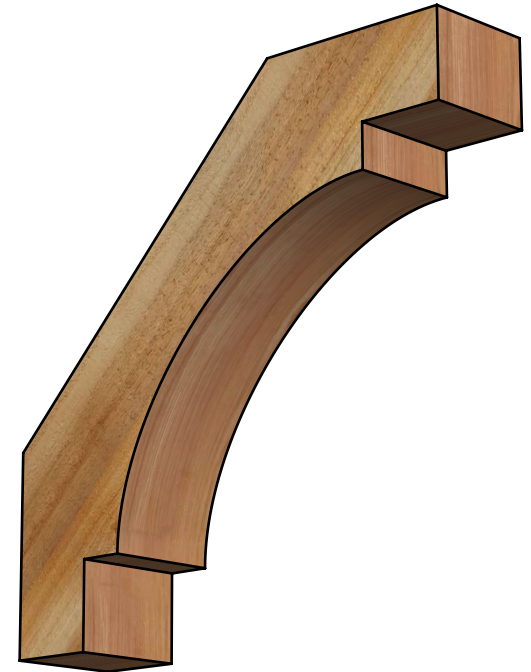

BRC04X18X18MRC00RWR

4"W X 18"D X 18"H MERCED ROUGH SAWN BRACE, WESTERN RED CEDAR

SIDE

FRONT

EKENA MILLWORK
2300 WEST MAIN ST.
CLARKSVILLE, TX 75426
TOLL FREE: 866-607-0453
WWW.EKENAMILLWORK.COM

NOTES

1. INSTALLATION TO BE COMPLETED IN ACCORDANCE WITH MANUFACTURER'S SPECIFICATIONS.
2. DRAWING MAY NOT BE TO SCALE
3. THIS DRAWING IS INTENDED FOR DESIGN AND PLANNING PURPOSES ONLY.
4. ALL INFORMATION CONTAINED HEREIN WAS CURRENT AT THE TIME OF DEVELOPMENT BUT MUST BE REVIEWED AND APPROVED BY THE PRODUCT MANUFACTURER TO BE CONSIDERED ACCURATE.
5. PRODUCTS ARE NOT KILN DRIED. THIS ITEM IS UNIQUE AND WILL CONTAIN THE NATURAL VARIATIONS THAT THE WOOD SPECIES OFFERS. THIS MAY RESULT IN VARIATIONS UP TO 1/4"